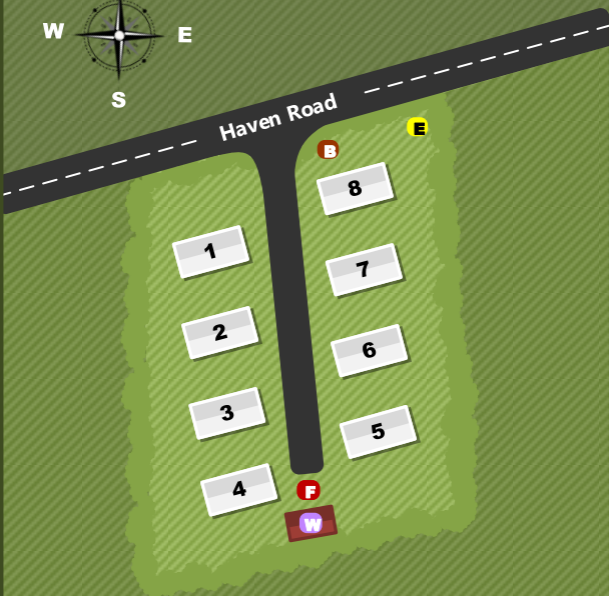

SYCAMORE END

48/50 Haven Road
Hayling Island
PO11 9RY

- F** FIRE POINT
- B** BIN BAY
- W** WORKSHOP
- E** ELECTRIC