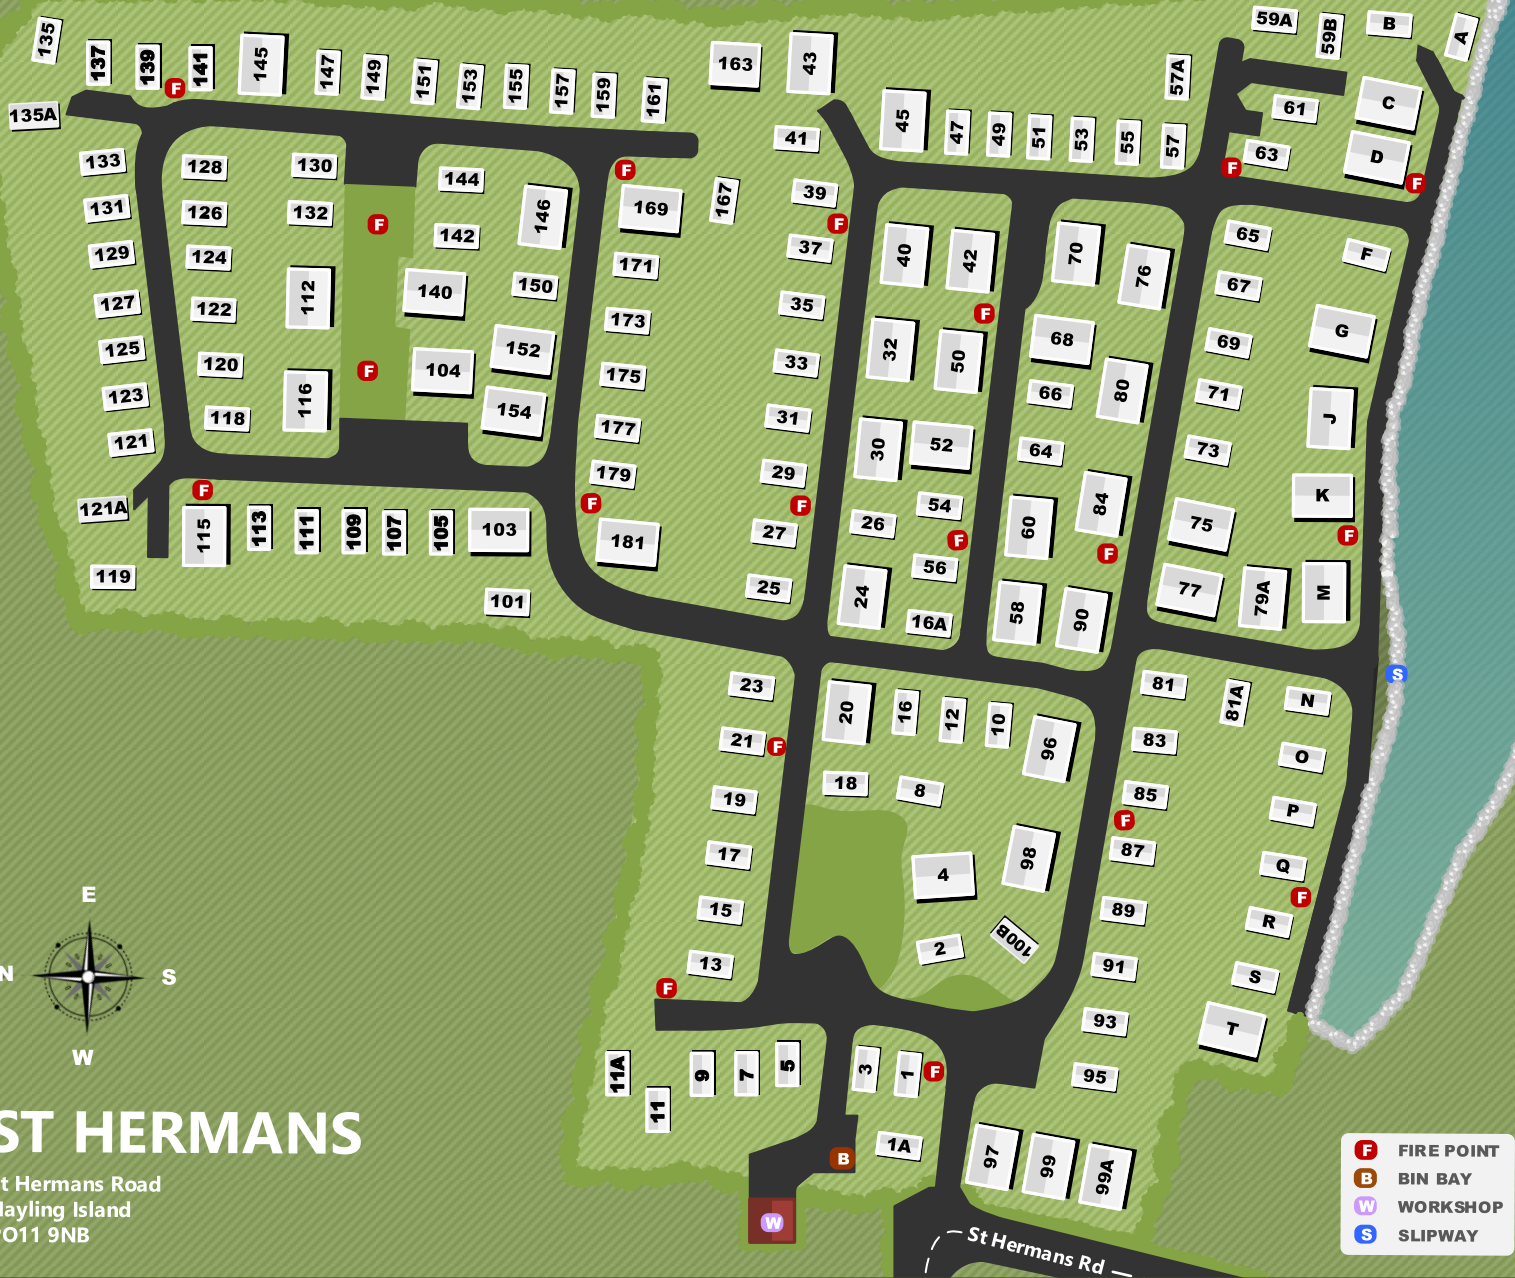

ST HERMANS

St Hermans Road
Hayling Island
PO11 9NB

- F** FIRE POINT
- B** BIN BAY
- W** WORKSHOP
- S** SLIPWAY