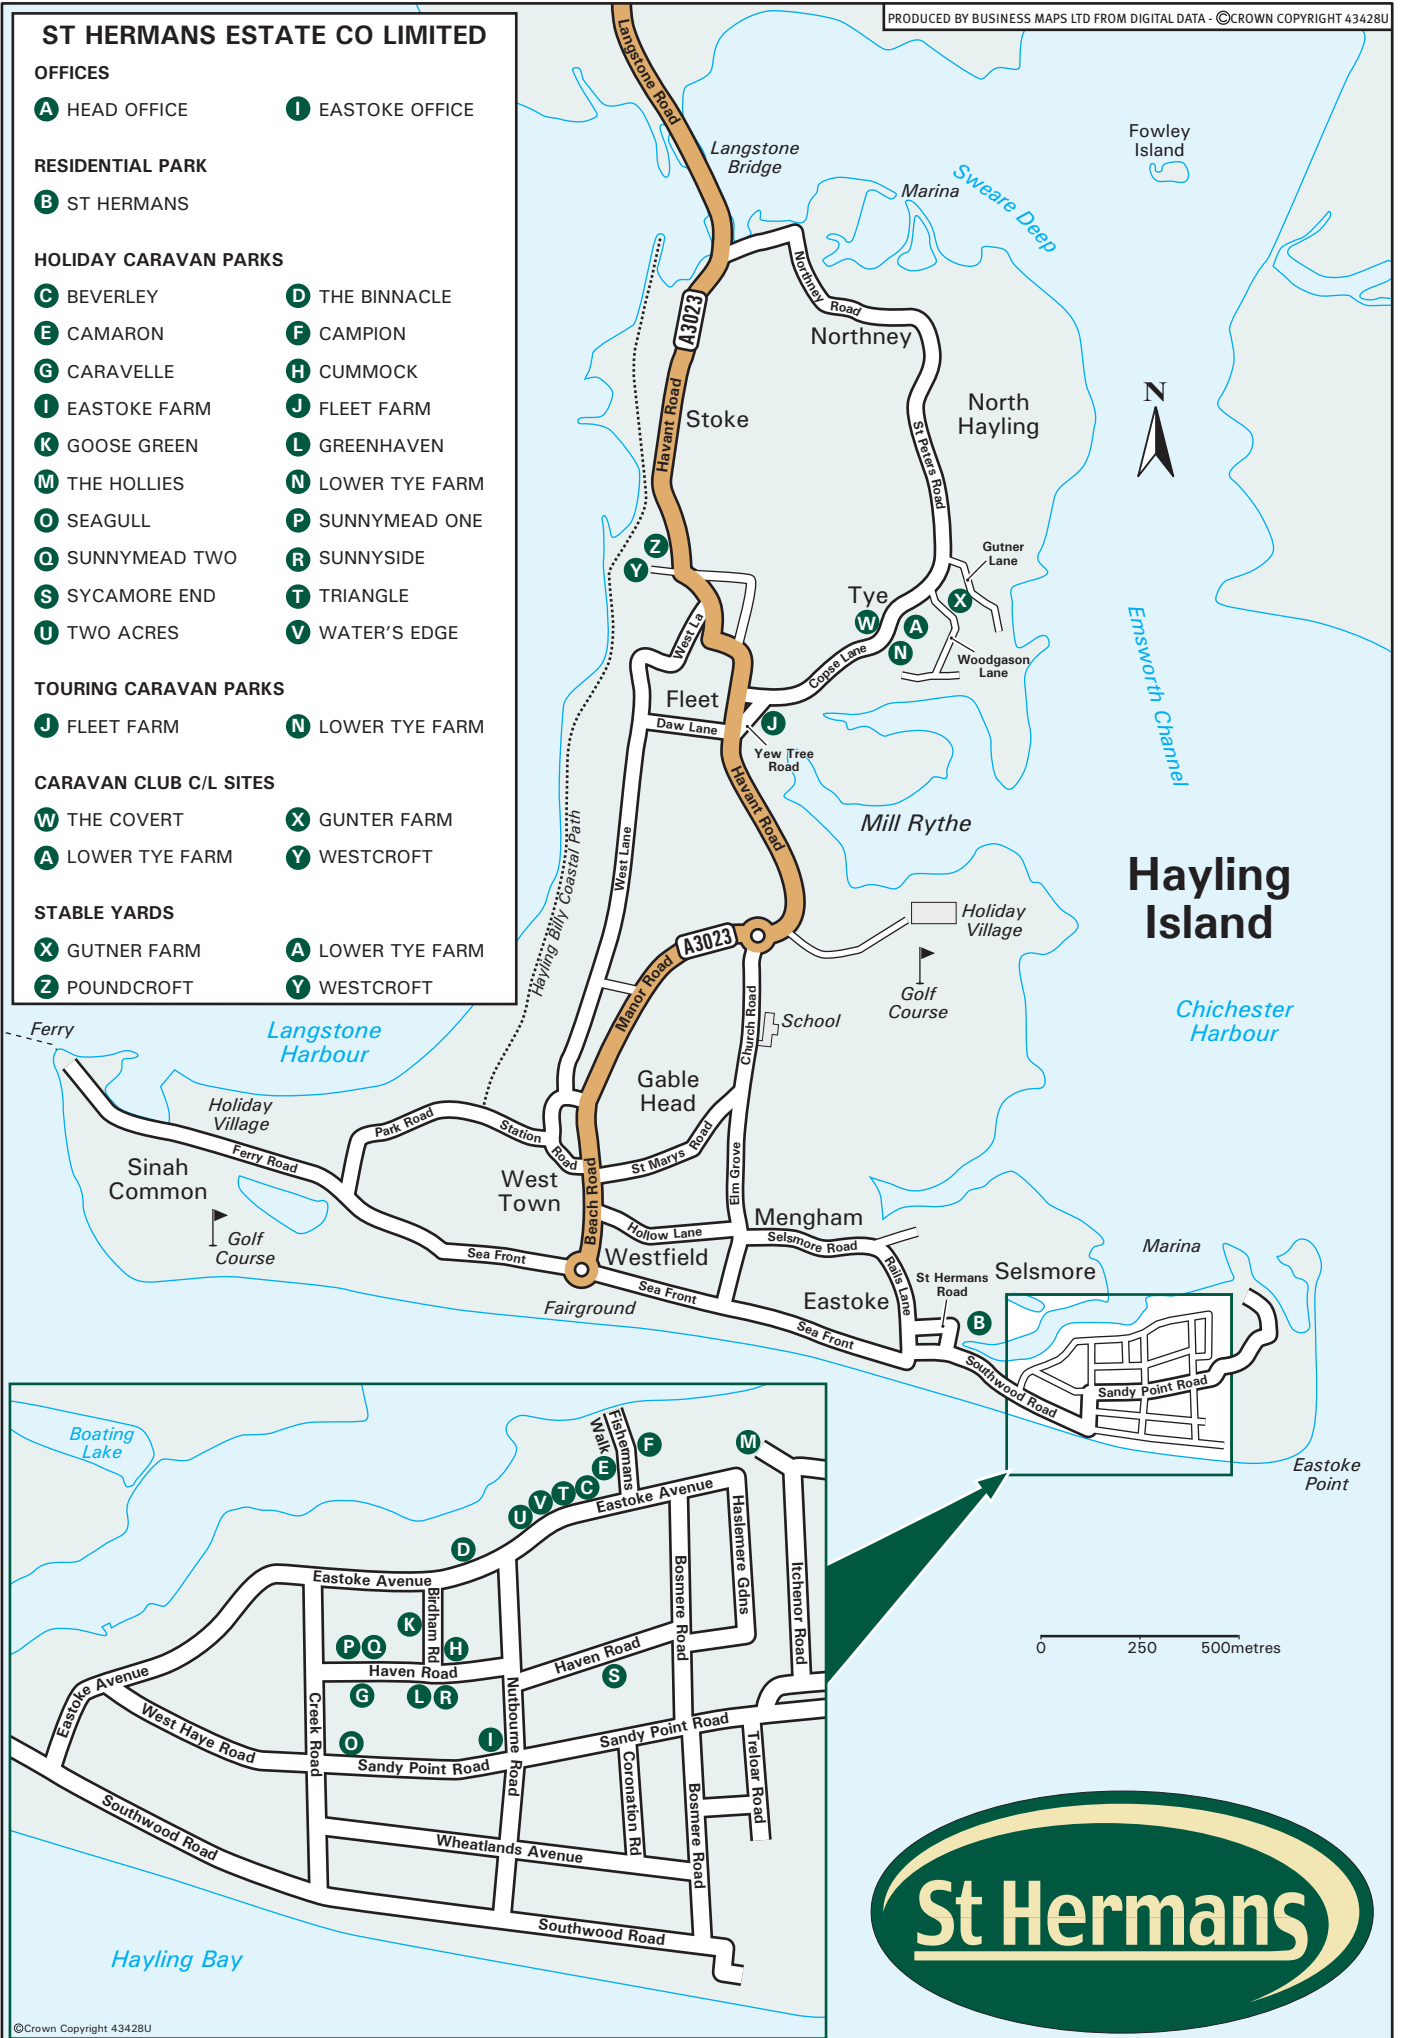

ST HERMANS ESTATE CO LIMITED

OFFICES

- A** HEAD OFFICE **I** EASTOKE OFFICE

RESIDENTIAL PARK

- B** ST HERMANS

HOLIDAY CARAVAN PARKS

- C** BEVERLEY **D** THE BINNACLE
- E** CAMARON **F** CAMPION
- G** CARAVELLE **H** CUMMOCK
- I** EASTOKE FARM **J** FLEET FARM
- K** GOOSE GREEN **L** GREENHAVEN
- M** THE HOLLIES **N** LOWER TYE FARM
- O** SEAGULL **P** SUNNYMEAD ONE
- Q** SUNNYMEAD TWO **R** SUNNYSIDE
- S** SYCAMORE END **T** TRIANGLE
- U** TWO ACRES **V** WATER'S EDGE

TOURING CARAVAN PARKS

- J** FLEET FARM **N** LOWER TYE FARM

CARAVAN CLUB C/L SITES

- W** THE COVERT **X** GUNTER FARM
- A** LOWER TYE FARM **Y** WESTCROFT

STABLE YARDS

- X** GUTNER FARM **A** LOWER TYE FARM
- Z** POUNDCROFT **Y** WESTCROFT

Hayling Island